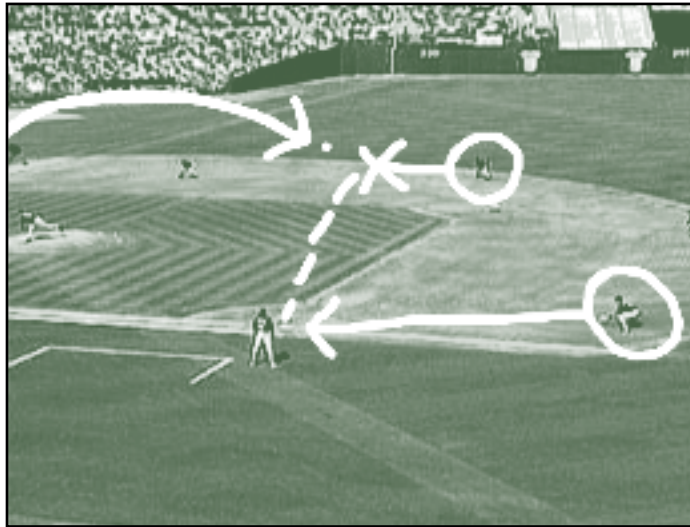

APPLICATIONS

- ▼ Live sporting events
- ▼ Team coaching and performance analysis
- ▼ Business and classroom presentations
- ▼ Video art or whiteboard drawings
- ▼ Karaoke bar or nightclub crowd entertainment
- ▼ Weather screen chroma key with sketcher
- ▼ Newsdesk video switching
- ▼ General video annotating
- ▼ Courtroom communication

FEATURES

- ▼ Two composite and S-video inputs
  One composite and S-video output
- ▼ Four Sketching modes, Input 1, Input 2, Inputs 1 and 2, or Backgrounds
- ▼ Chroma Key effects mode for quality "Weather screen" with overlay illustration
- ▼ Picture in Picture mode for over-the-shoulder news box
- ▼ Reveal mode uses markings to reveal background through the foreground
- ▼ "X" and "O" stamp shapes for play-by-play sports annotation
- ▼ Checkmark, arrow and bullet stamp shapes for presentations
- ▼ Rectangle and circle shapes for graphic montage
- ▼ Eight sports field backgrounds
- ▼ Grid, dot, 2 and 3 coordinate axis backgrounds
- ▼ Twelve pen colors and four pen sizes
- ▼ Ability to free-run for stand alone video sketch pad
- ▼ Input 2 has a synchronizing TBC with input freeze.
- ▼ Output is genlocked to Input 1
- ▼ Quality serial tablet with template
- ▼ Lightweight, rugged construction
- ▼ One-year warranty

StudioSketch Video Output

Sketch freely with the included electronic tablet. Your drawings are superimposed over live or frozen video inputs.